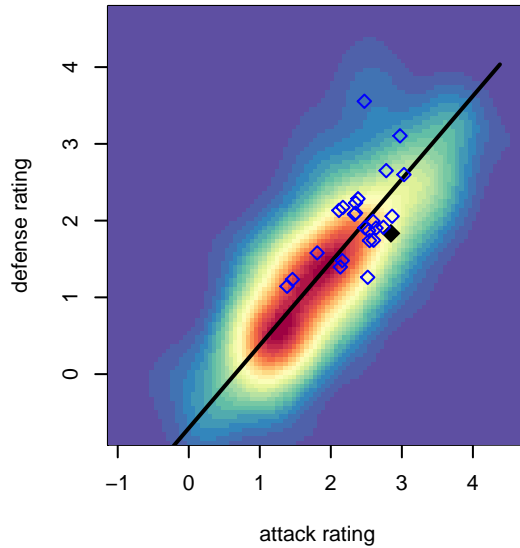

**attack and defense rating
relative to others at age
and all opponents in last 13 months**