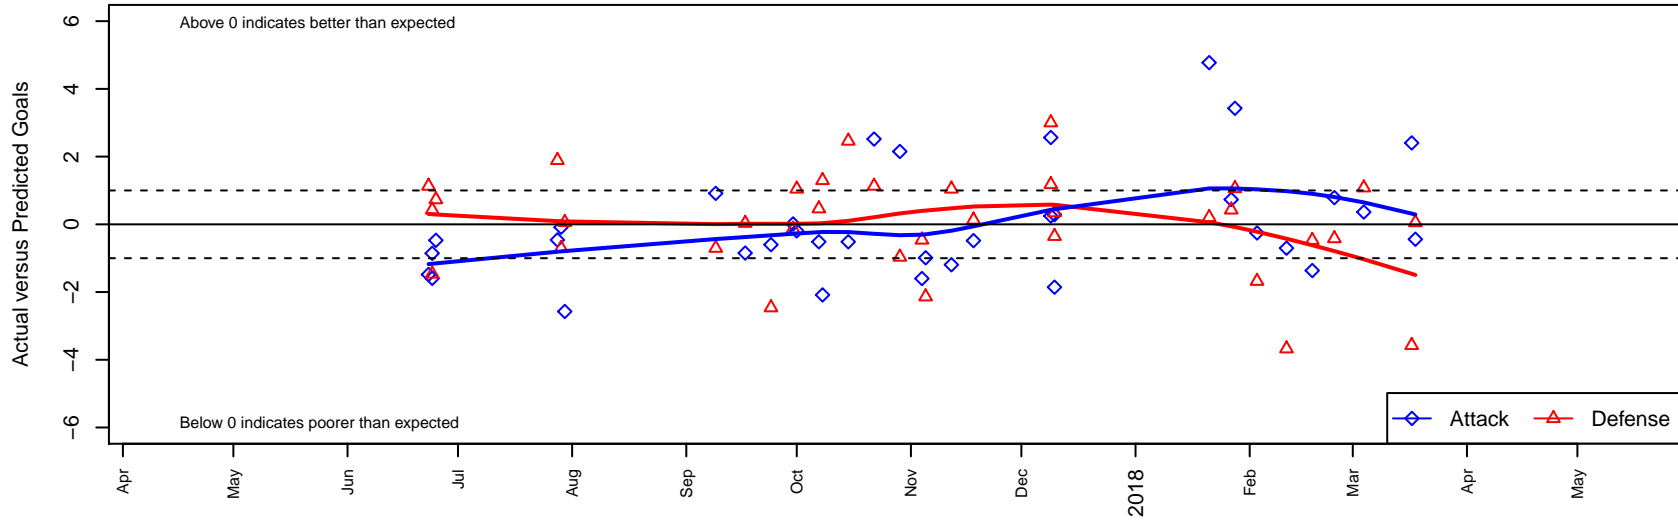

Washington Timbers Red 1 B03

Washington Timbers
 Vancouver, WA
 B03 total strength=1475
 attack=17.21 defense=6.26
 fall league = RCL B03 Div 2
 spr league = PTT Win B03 Premier

alt names used:
 WA Timbers 03B Red 1
 WASHINGTON TIMBERS FC 03B REDS 1
 WASHINGTON TIMBERS WTFC B03 REDS 1
 WASHINGTON TIMBERS WA TIMBERS 03B F
 WASHINGTON TIMBERS WA TIMBERS 03B F
 WA Timbers 03B Red 1

Venues played:
 2017 Clash At the Border Super Gold/Silver
 2017 Oswego Nike Cup Gold U15
 2017 RCL B03 Div 2
 2017 Timbers Winter Showcase 2003 Showcas
 2017 Timbers Winter Showcase 2003 FWRL U
 2017 PTT Winter B03 Premier

Washington Timbers Red 1 B03
 Dots are actual minus expected GF (blue circles) and GA (red triangles).
 Blue line is smoothed change in attack strength. Red is smoothed change in defense strength.

**attack and defense variance (black dot)
relative to other teams
and top 10 in region**