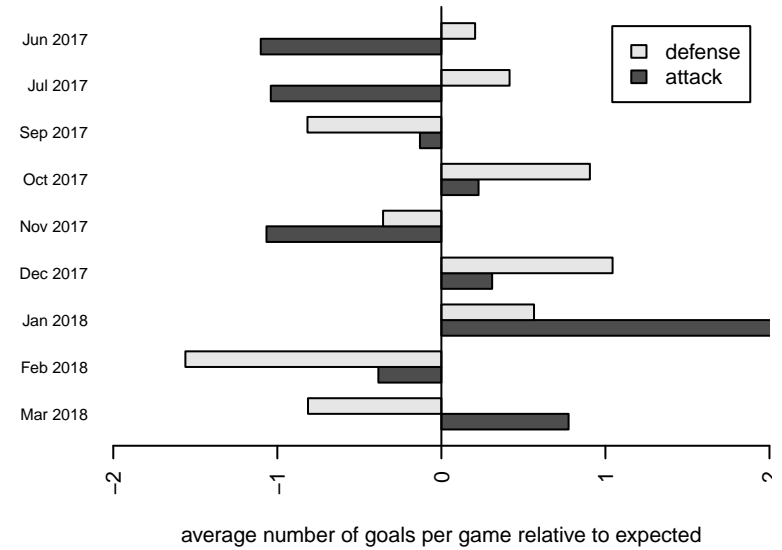

Performance relative to 13 month average