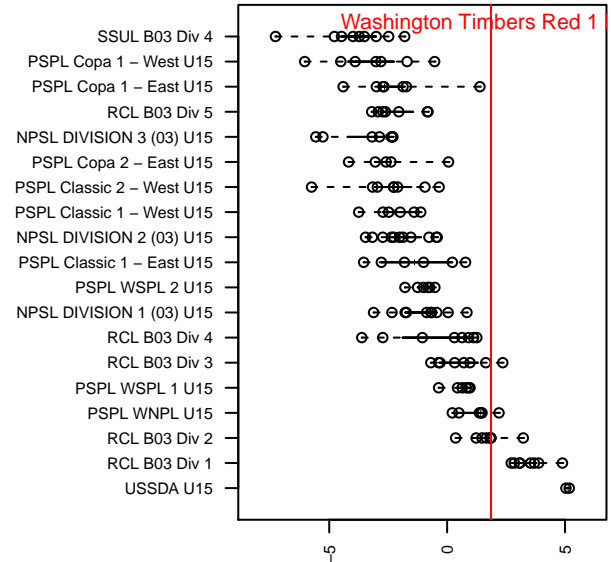

**attack and defense rating
relative to others at age
and all opponents in last 13 months**