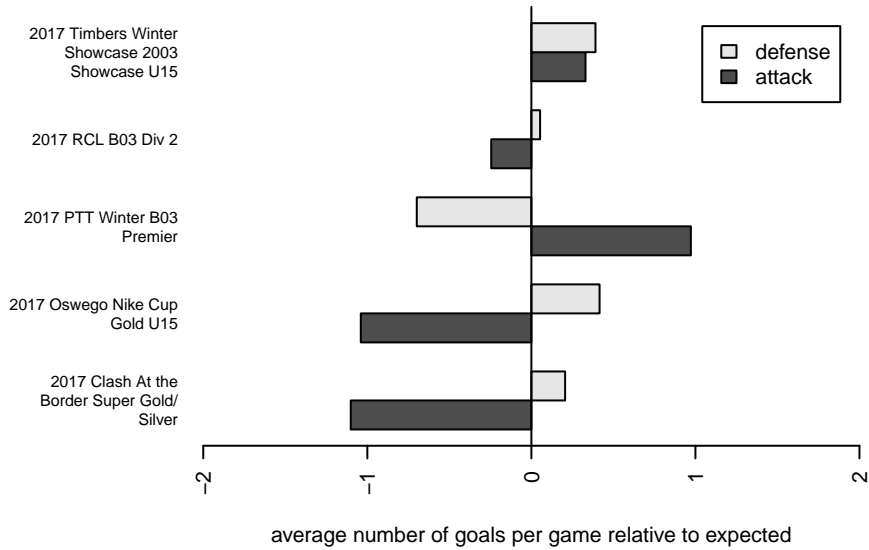

Performance relative to 13 month average